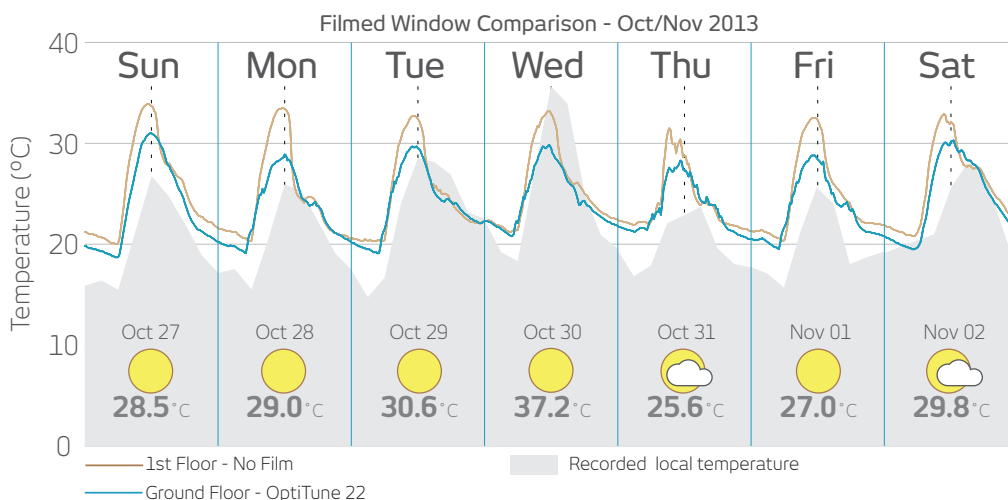

Temperature logging devices installed behind the installed film at ground level, and directly above on the first floor behind unfilmed glass revealed how effective OptiTune 22 is in reducing solar heat gain and thereby lowering the interior room temperature.

energy@hanitapacific.com.au | www.hanitapacific.com.au | www.hanitaenergy.com
Hanita Pacific | Unit 4, 50 Rooks Rd, Nunawading VIC 3131 | T: 1300 456 700 | F: 1300 456 600

energy efficiency

solar zone

Hanita Pacific